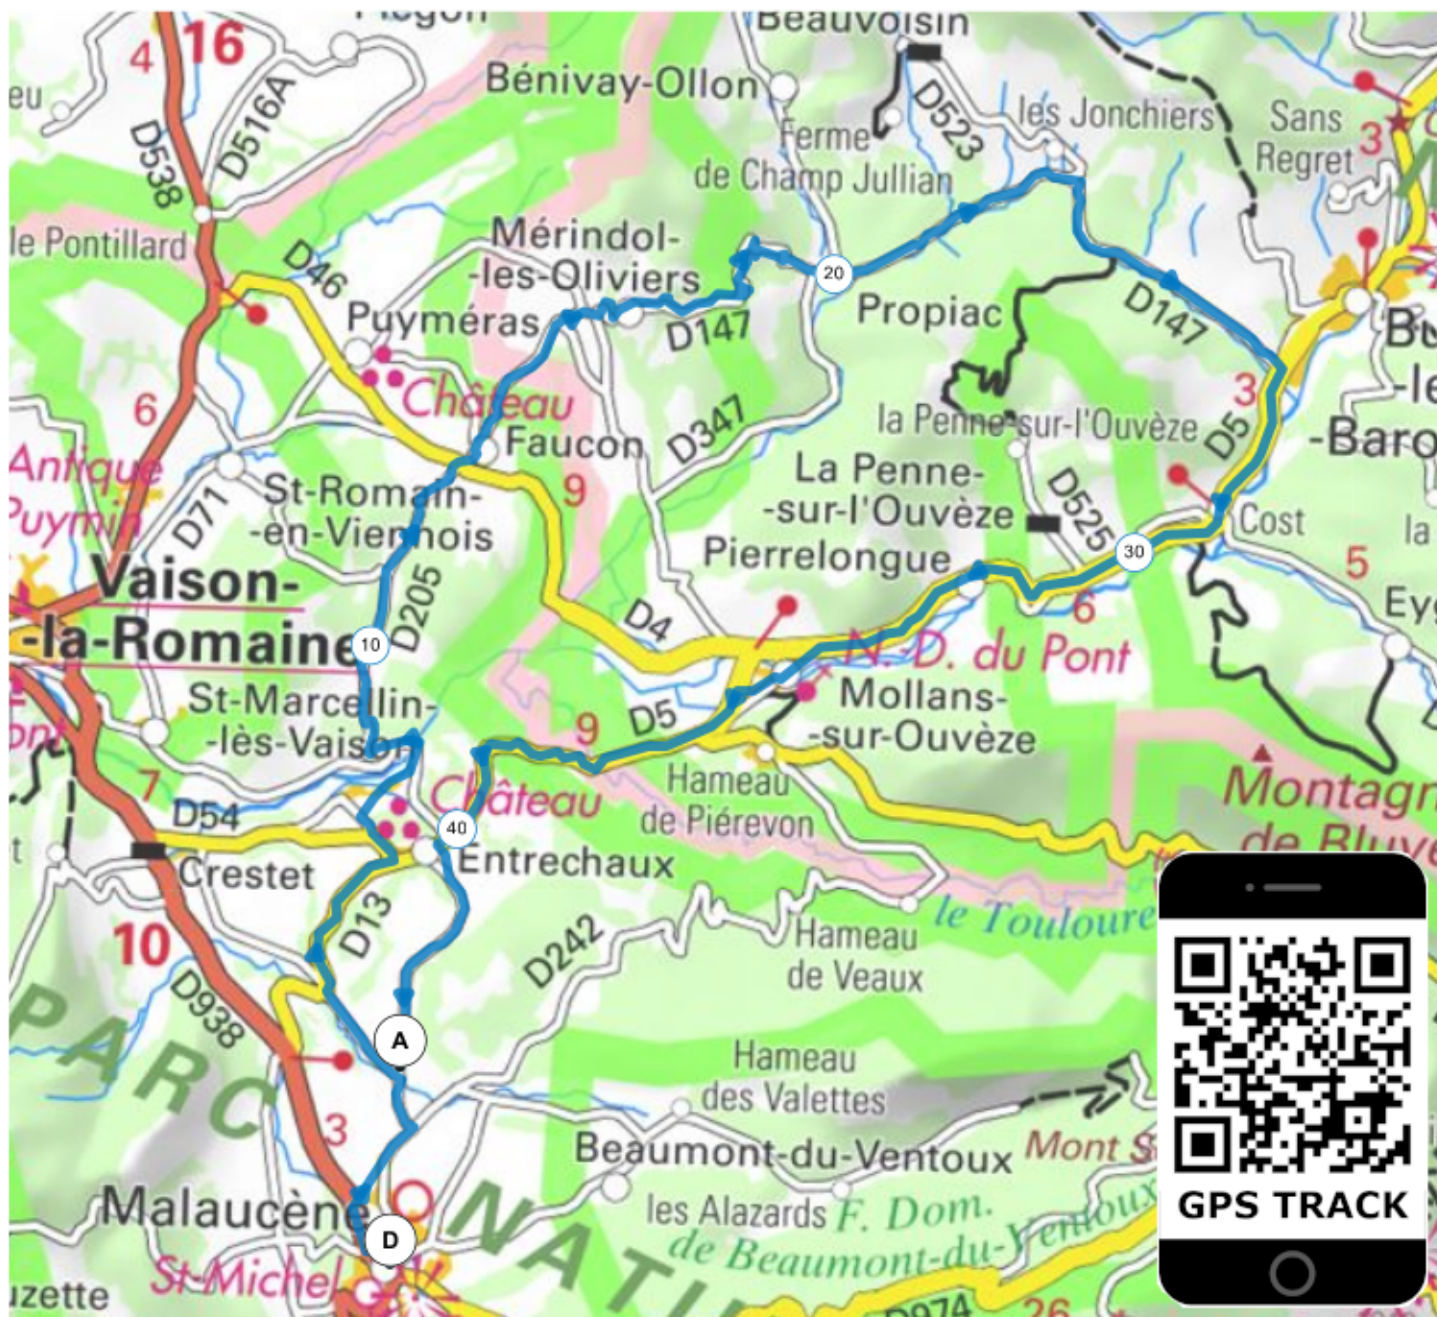

Mollans Propiac

Route

Distance : 43.3 Km

Dénivelé : 680 m

<5% <7% <10% <15% >15%

2 km