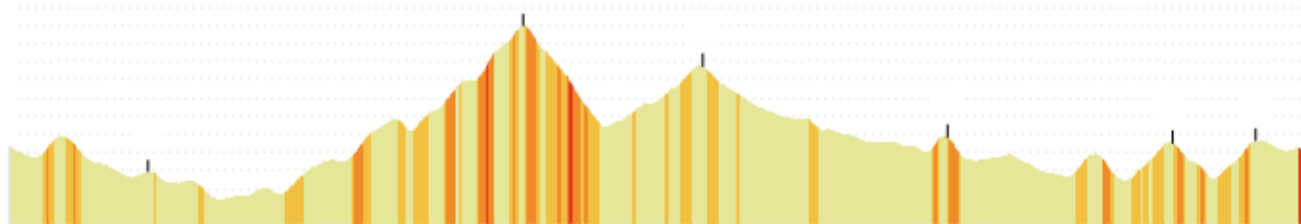

Mollans Propiac

Route

Distance : 43.3 Km

Dénivelé : 680 m

<5% <7% <10% <15% >15%

2 km